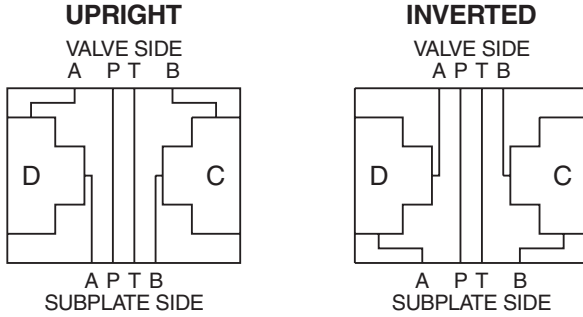

General Description

A and B Port Interrupt D03 Cartpak Body.
 For additional information see Technical Tips on pages CB1-CB3.

Body Schematic

Ordering Information

BD03 D03 Cartpak Body	ABN A & B Port Interrupt	Plug Seals	Body Material
Code Plug Seals	Code Body Material		
Omit Nitrile	A Aluminum S Steel (Ductile Iron)		

Body supplied with:
 • O-Ring Plate, O-Rings and Drive Pin Kit

Dimensions Millimeters (Inches)